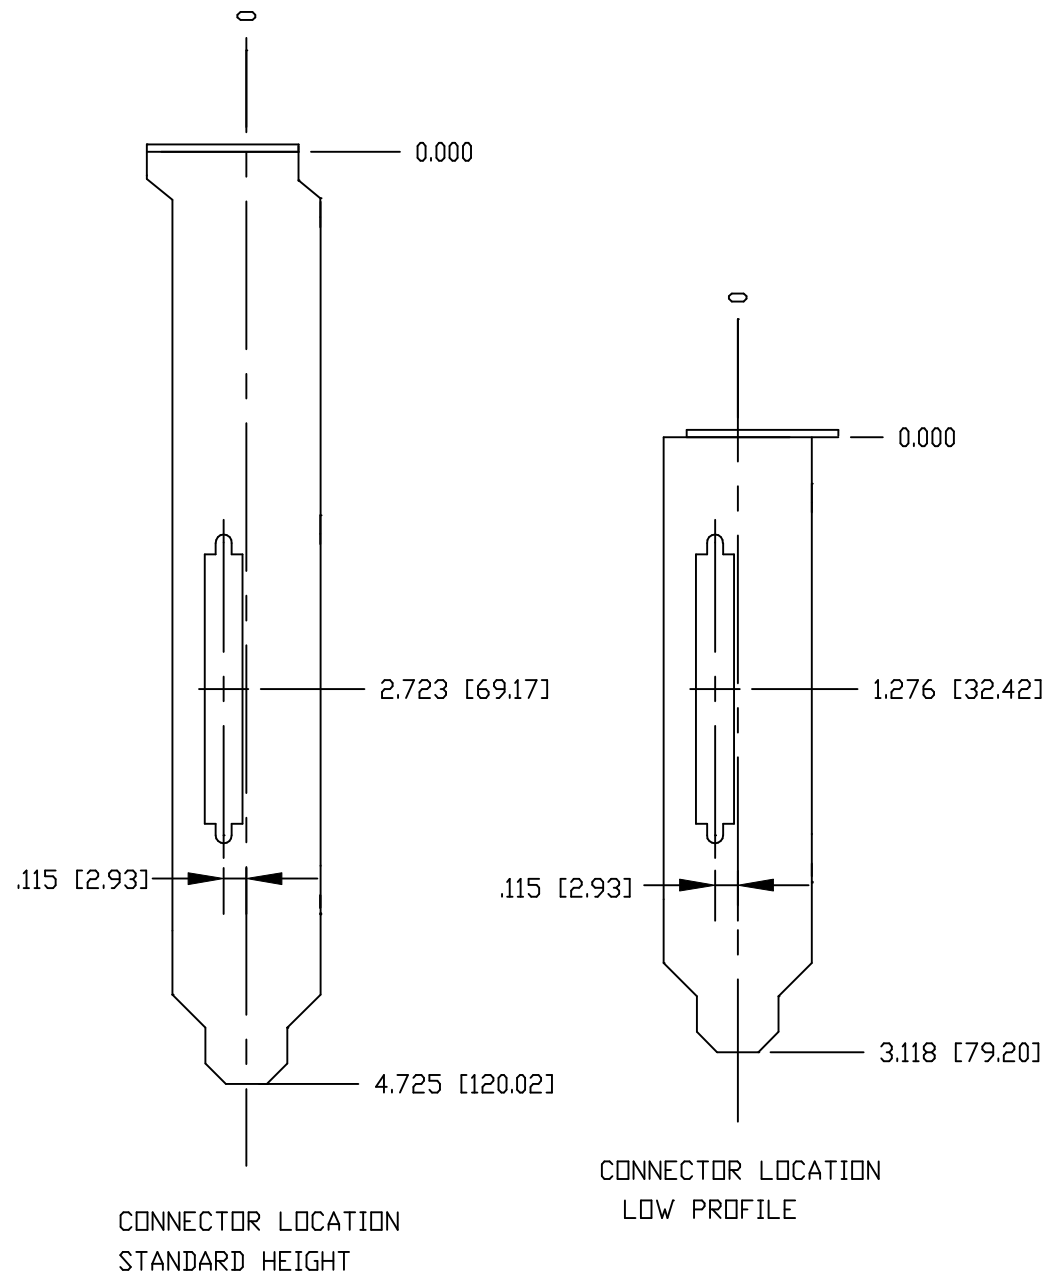

REVISION RECORD					
REV	ECD	DESCRIPTION	DATE	DRFT	APVD
01	N/A	Initial release for review	02/26/08	SJL	

NOTES:

1. FOR MORE DETAILED DIMENSIONS, REFER TO PCI ELECTROMECHANICAL SPECIFICATION.
2. STANDARD CABLE LENGTH IS 42" [107CM] FOR DB25 AND DB9 VERSIONS AND 10" [25CM] FOR RJ45 VERSION.

DIMENSIONS ARE IN INCHES [MM]				
CONTROL CORP.				
TITLE ROCKETPORT INFINITY, QUAD-OCTA 30000-7, 30001-4, 30002-1, 30003-8, 30005-2, 30006-9				
FILENAME RP_INFINITY_QUAD-OCTA_01.DWG				
SIZE	BY	DATE	REV	
B	SJL	02/26/08	01	SHEET 1 OF 1