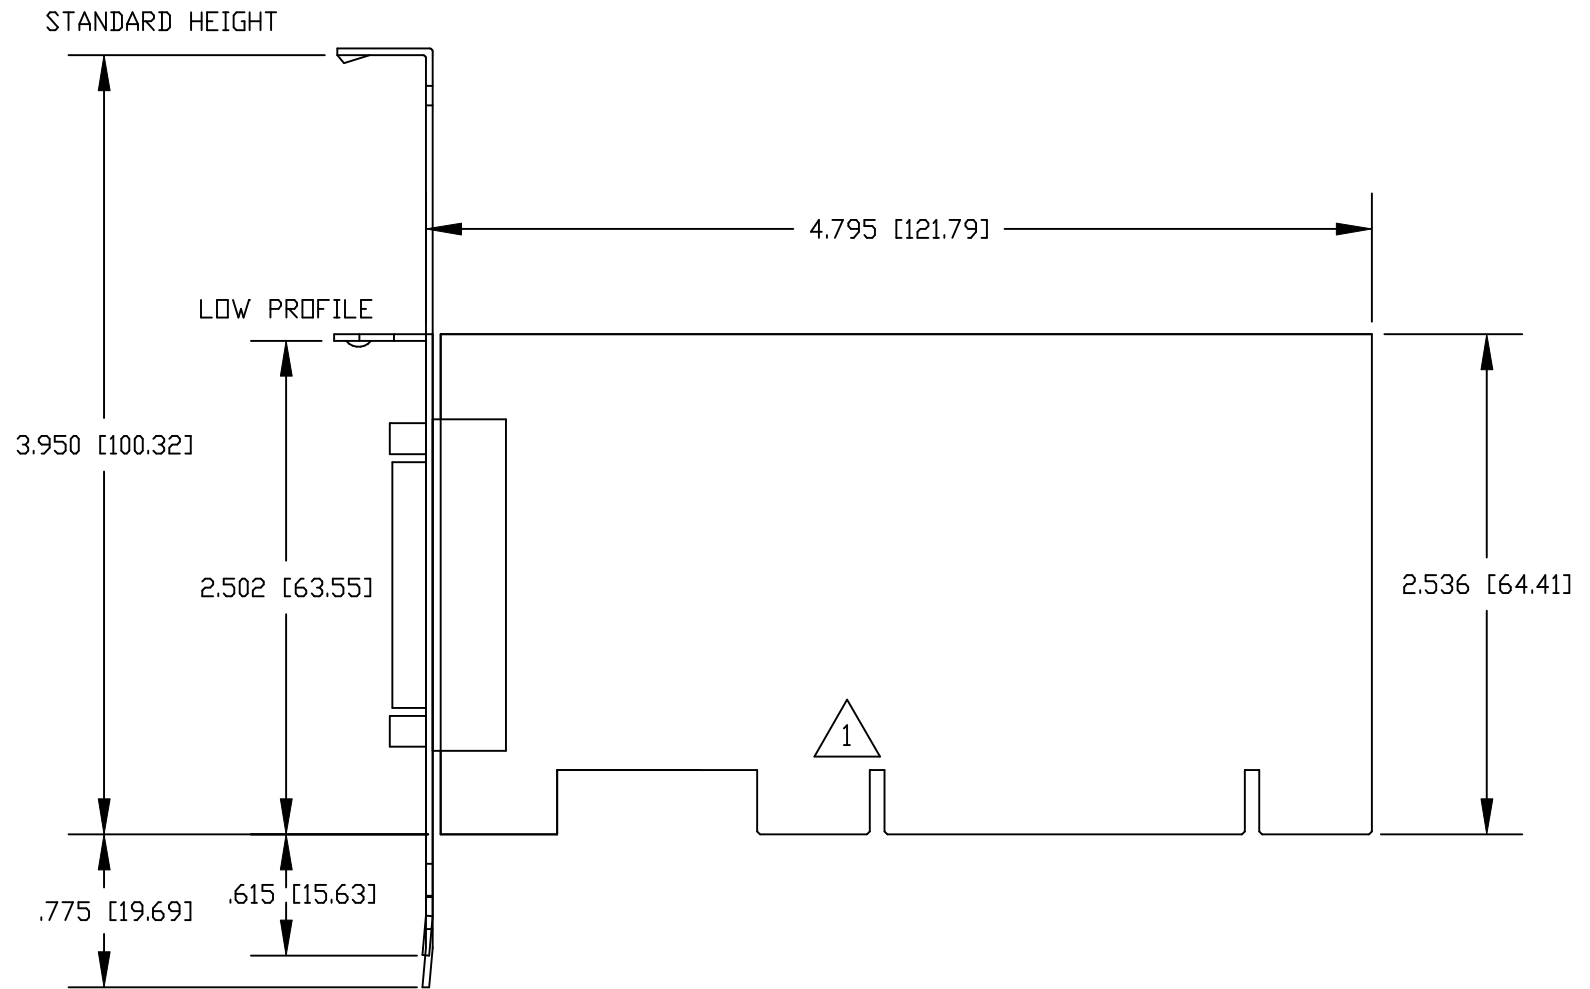

REVISION RECORD					
REV	ECD	DESCRIPTION	DATE	DRFT	APVD
01	N/A	Initial release for review	02/26/08	SJL	

NOTES:

1. FOR MORE DETAILED DIMENSIONS, REFER TO PCI ELECTROMECHANICAL SPECIFICATION.
2. STANDARD CABLE LENGTH IS 42" [107CM] FOR DB25 AND DB9 VERSIONS AND 10" [25CM] FOR RJ45 VERSION.

DIMENSIONS ARE IN INCHES [MM]				
CONTROL CORP.				
TITLE ROCKETPORT INFINITY, QUAD-OCTA 30000-7, 30001-4, 30002-1, 30003-8, 30005-2, 30006-9				
FILENAME RP_INFINITY_QUAD-OCTA_01.DWG				
SIZE	BY	DATE	REV	
B	SJL	02/26/08	01	SHEET 1 OF 1