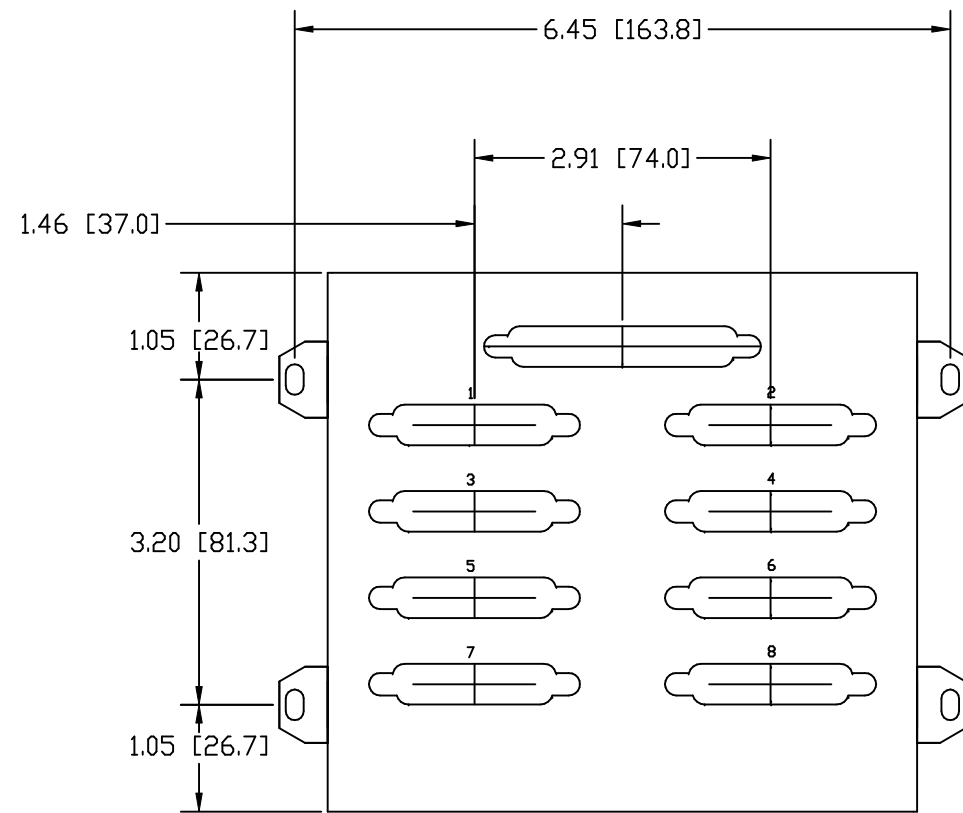

4-40 THREADED HOLE
MAX SCREW LENGTH .25 [6.3]
(6 PLACES)

MINI MOUNTING CLIP DIMENSIONS (NOT TO SCALE)

DIMENSIONS ARE IN INCHES [MM]

CONTROL CORP.

TITLE
ROCKETPORT INTERFACE, DB25,
RS-232/422/485, 8-PORT SURGE
30085-4

FILENAME
RP_IFC_DB25_8P_SURGE_01.DWG

| SIZE | BY | DATE | REV | SHEET |
|------|-----|----------|-----|--------|
| B | SJL | 11/18/08 | 01 | 1 OF 1 |