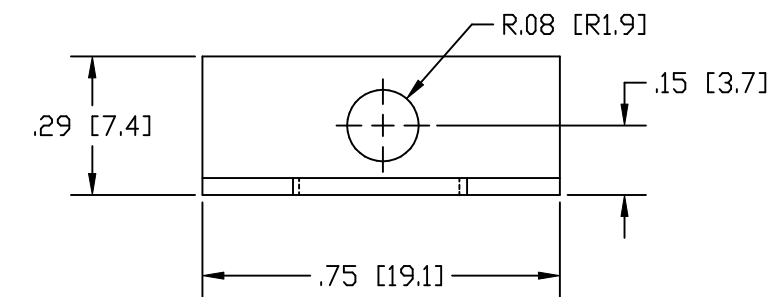

4-40 THREADED HOLE
MAX SCREW LENGTH .25 [6.3]
(6 PLACES)

MINI MOUNTING CLIP DIMENSIONS (NOT TO SCALE)

DIMENSIONS ARE IN INCHES [MM]

CONTROL CORP.

TITLE
ROCKETPORT INTERFACE, DB25,
RS-232/422/485, 8-PORT SURGE
30085-4

FILENAME
RP_IFC_DB25_8P_SURGE_01.DWG

| SIZE | BY | DATE | REV | SHEET |
|------|-----|----------|-----|--------|
| B | SJL | 11/18/08 | 01 | 1 OF 1 |