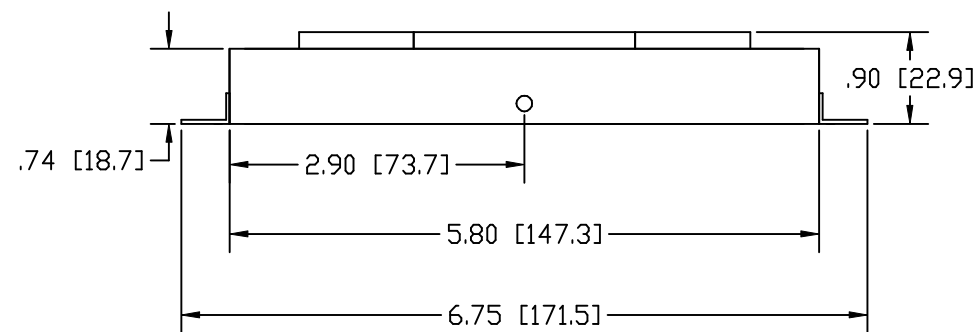

4-40 THREADED HOLE
MAX SCREW LENGTH .25 [6.3]
(6 PLACES)

MINI MOUNTING CLIP DIMENSIONS (NOT TO SCALE)

DIMENSIONS ARE IN INCHES [MM]

CONTROL CORP.

TITLE
ROCKETPORT INTERFACE, DB25,
RS-232/422/485, 8-PORT SURGE
30085-4

FILENAME
RP_IFC_DB25_8P_SURGE_01.DWG

| SIZE | BY | DATE | REV | SHEET |
|------|-----|----------|-----|--------|
| B | SJL | 11/18/08 | 01 | 1 OF 1 |