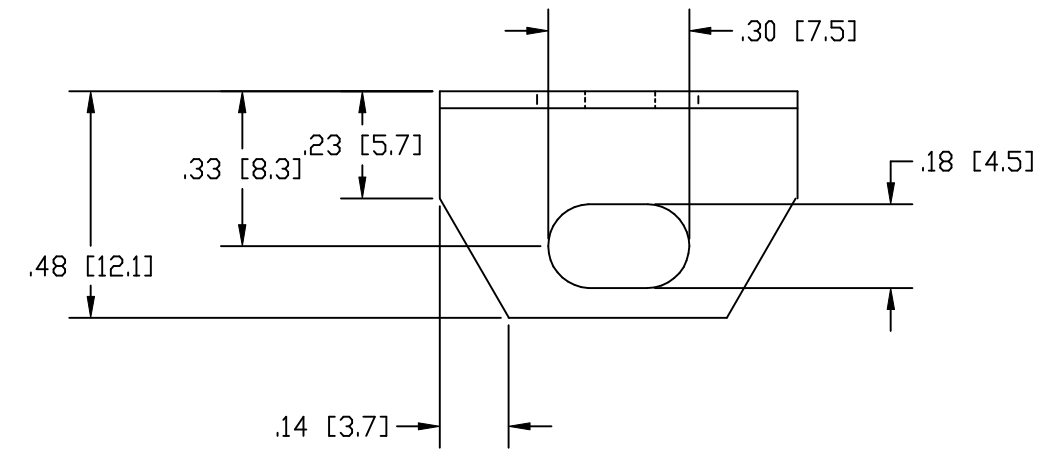

4-40 THREADED HOLE
MAX SCREW LENGTH .25 [6.3]
(6 PLACES)

MINI MOUNTING CLIP DIMENSIONS (NOT TO SCALE)

DIMENSIONS ARE IN INCHES [MM]

CONTROL CORP.

TITLE
ROCKETPORT INTERFACE, DB25,
RS-232/422/485, 8-PORT SURGE
30085-4

FILENAME
RP_IFC_DB25_8P_SURGE_01.DWG

| SIZE | BY | DATE | REV | SHEET |
|------|-----|----------|-----|--------|
| B | SJL | 11/18/08 | 01 | 1 OF 1 |