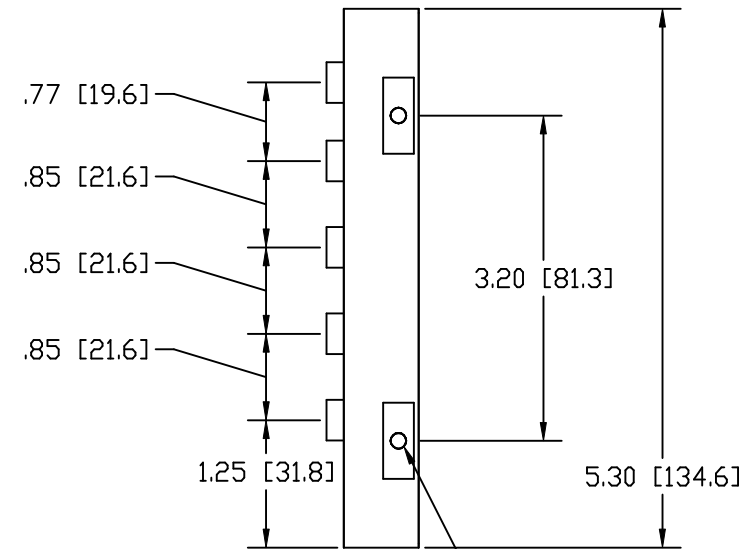

4-40 THREADED HOLE
MAX SCREW LENGTH .25 [6.3]
(6 PLACES)

MINI MOUNTING CLIP DIMENSIONS (NOT TO SCALE)

DIMENSIONS ARE IN INCHES [MM]

CONTROL CORP.

TITLE
ROCKETPORT INTERFACE, DB25,
RS-232/422/485, 8-PORT SURGE
30085-4

FILENAME
RP_IFC_DB25_8P_SURGE_01.DWG

| SIZE | BY | DATE | REV | SHEET |
|------|-----|----------|-----|--------|
| B | SJL | 11/18/08 | 01 | 1 OF 1 |