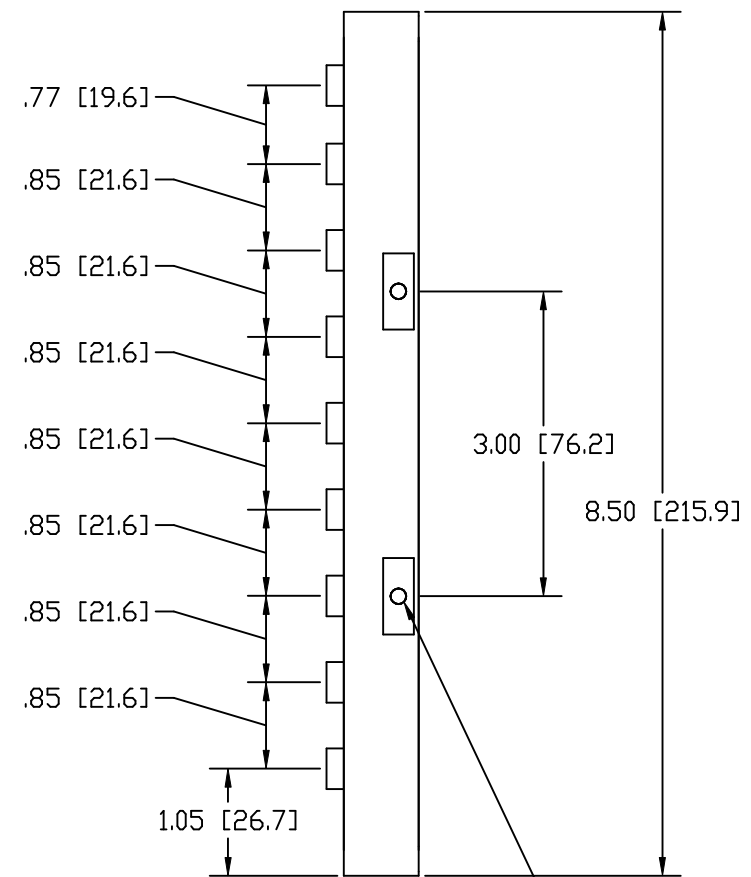

REVISION RECORD					
REV	ECO	DESCRIPTION	DATE	DRFT	APVD
01	N/A	INITIAL RELEASE FOR REVIEW	11/17/08	SJL	

4-40 THREADED HOLE  
MAX SCREW LENGTH .25 [6.3]  
(6 PLACES)

MINI MOUNTING CLIP DIMENSIONS (NOT TO SCALE)

DIMENSIONS ARE IN INCHES [MM]				
CONTROL CORP.				
TITLE ROCKETPORT INTERFACE, DB25, RS-232/422/485, 16-PORT SURGE 30075-5				
FILENAME RP_IFC_DB25_16P_SURGE_01.DWG				
SIZE B	BY SJL	DATE 11/17/08	REV 01	SHEET 1 OF 1