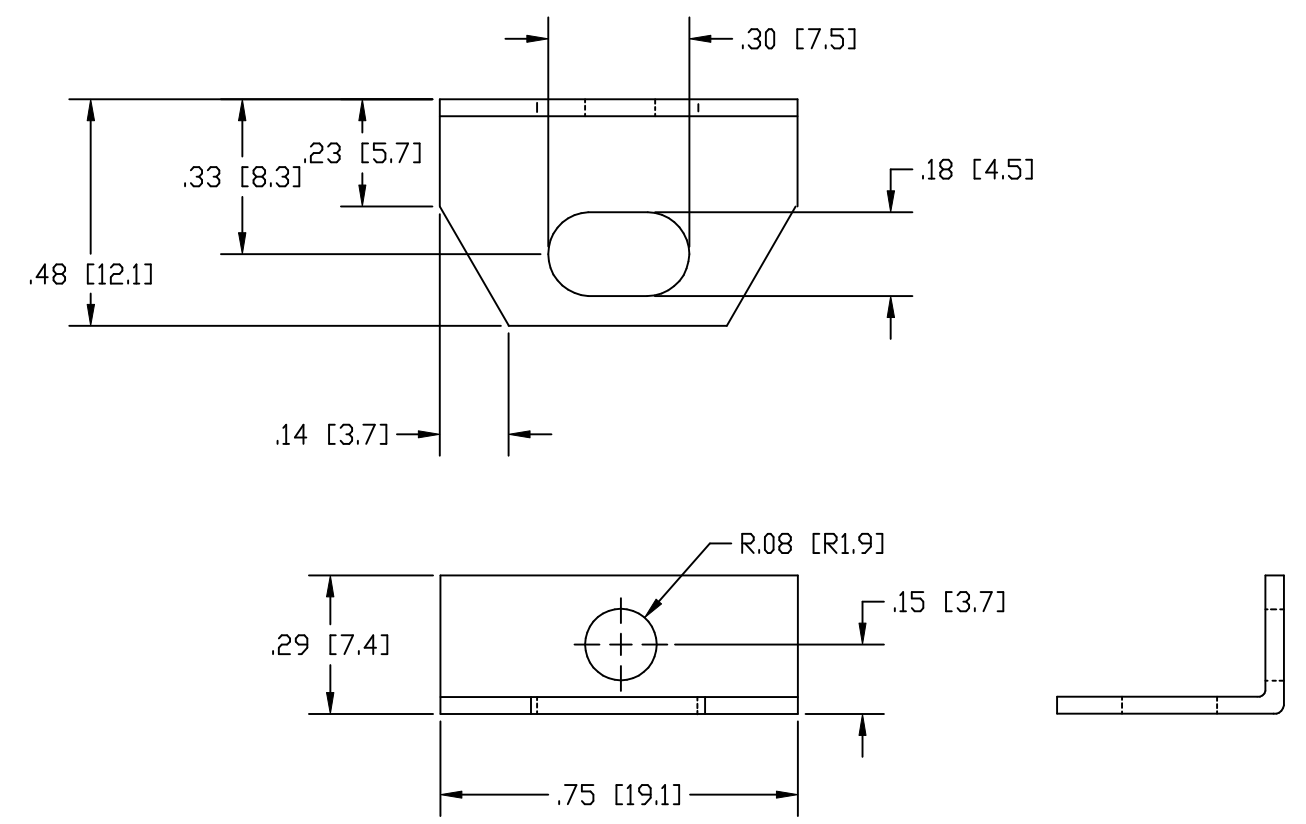

REVISION RECORD					
REV	ECO	DESCRIPTION	DATE	DRFT	APVD
01	N/A	INITIAL RELEASE FOR REVIEW	11/17/08	SJL	

4-40 THREADED HOLE  
MAX SCREW LENGTH .25 [6.3]  
(6 PLACES)

MINI MOUNTING CLIP DIMENSIONS (NOT TO SCALE)

DIMENSIONS ARE IN INCHES [MM]				
CONTROL CORP.				
TITLE ROCKETPORT INTERFACE, DB25, RS-232/422/485, 16-PORT SURGE 30075-5				
FILENAME RP_IFC_DB25_16P_SURGE_01.DWG				
SIZE B	BY SJL	DATE 11/17/08	REV 01	SHEET 1 OF 1