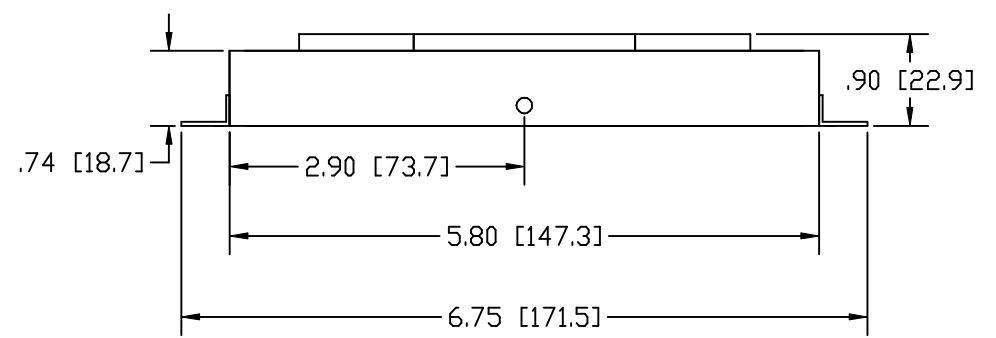

REVISION RECORD					
REV	ECO	DESCRIPTION	DATE	DRFT	APVD
01	N/A	INITIAL RELEASE FOR REVIEW	11/17/08	SJL	

4-40 THREADED HOLE  
MAX SCREW LENGTH .25 [6.3]  
(6 PLACES)

MINI MOUNTING CLIP DIMENSIONS (NOT TO SCALE)

DIMENSIONS ARE IN INCHES [MM]				
CONTROL CORP.				
TITLE ROCKETPORT INTERFACE, DB25, RS-232/422/485, 16-PORT SURGE 30075-5				
FILENAME RP_IFC_DB25_16P_SURGE_01.DWG				
SIZE B	BY SJL	DATE 11/17/08	REV 01	SHEET 1 OF 1