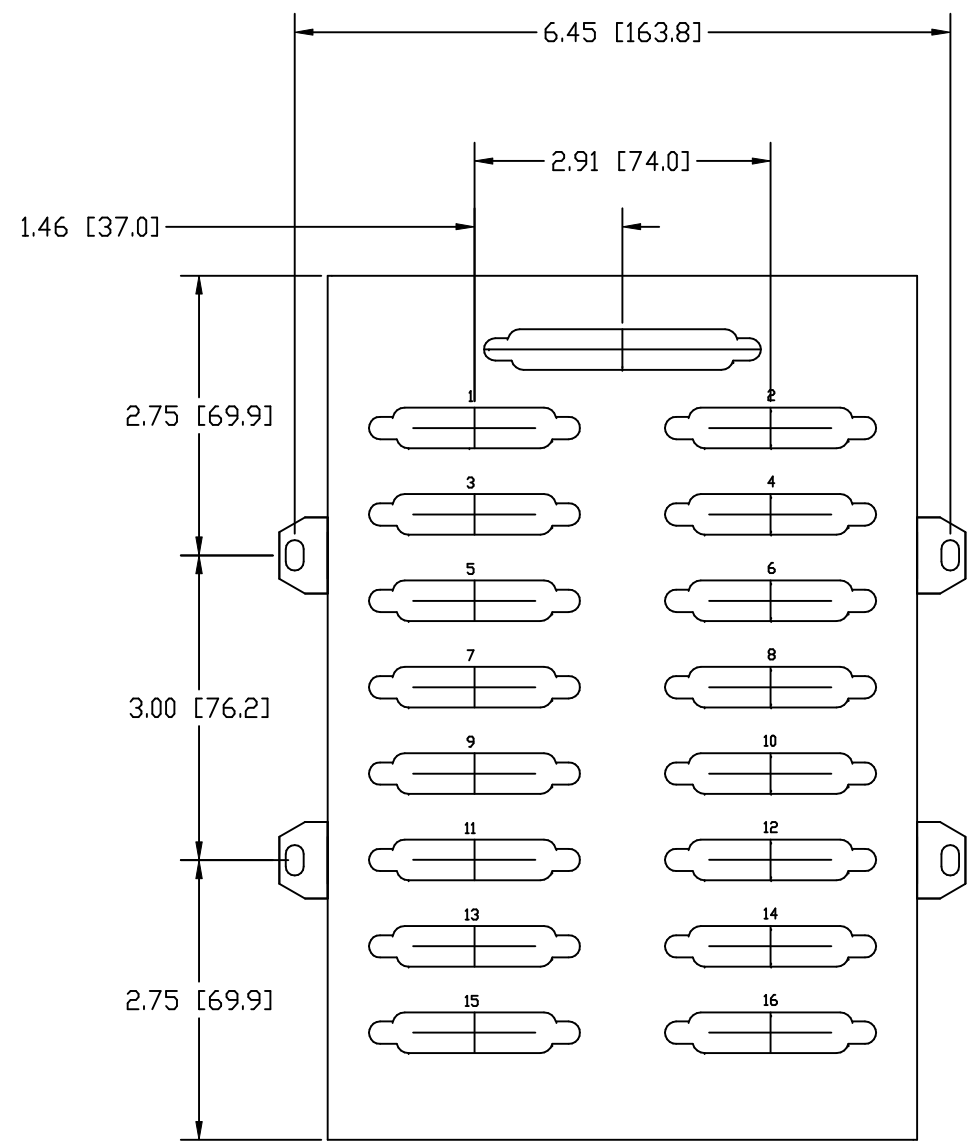

REVISION RECORD					
REV	ECO	DESCRIPTION	DATE	DRFT	APVD
01	N/A	INITIAL RELEASE FOR REVIEW	11/17/08	SJL	

4-40 THREADED HOLE  
MAX SCREW LENGTH .25 [6.3]  
(6 PLACES)

MINI MOUNTING CLIP DIMENSIONS (NOT TO SCALE)

DIMENSIONS ARE IN INCHES [MM]				
CONTROL CORP.				
TITLE ROCKETPORT INTERFACE, DB25, RS-232/422/485, 16-PORT SURGE 30075-5				
FILENAME RP_IFC_DB25_16P_SURGE_01.DWG				
SIZE B	BY SJL	DATE 11/17/08	REV 01	SHEET 1 OF 1