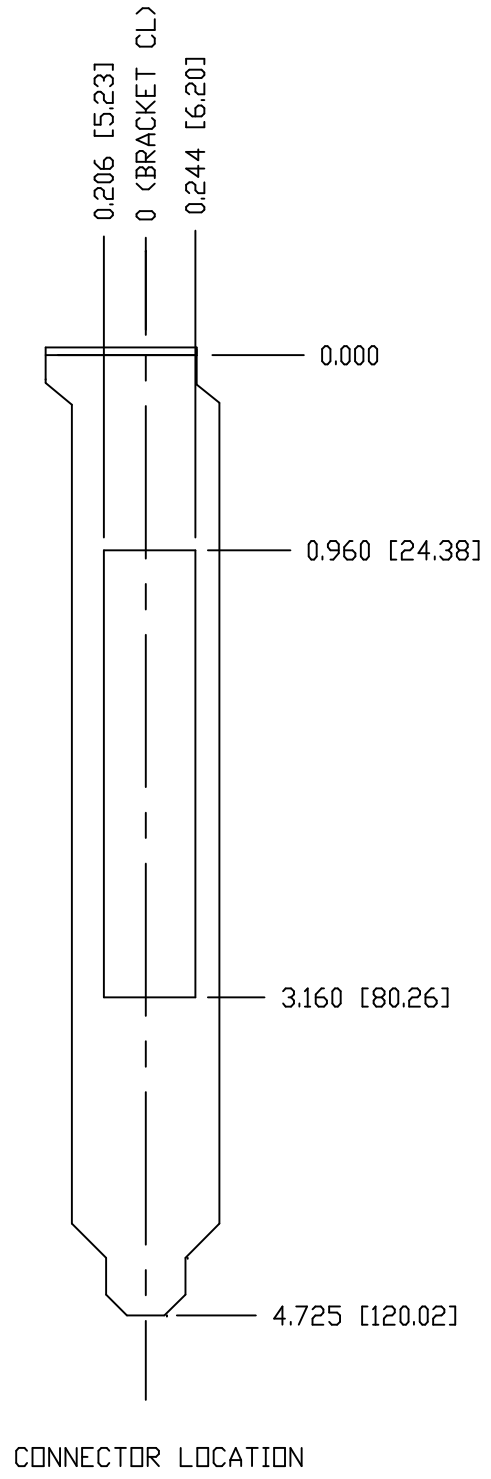

REVISION RECORD					
REV	ECD	DESCRIPTION	DATE	DRFT	APVD
01	N/A	Initial release for review	01/26/11	SJL	

NOTES:  
 1. FOR MORE DETAILED DIMENSIONS, REFER TO PCI EXPRESS CARD ELECTROMECHANICAL SPECIFICATION, REV 1.0A.

DIMENSIONS ARE IN INCHES [MM]				
CONTROL CORP.				
TITLE ROCKETPORT EXPRESS, 4J 31305-2				
FILENAME RP_EXPRESS_4J_01.DWG				
SIZE B	BY SJL	DATE 01/26/11	REV 01	SHEET 1 OF 1