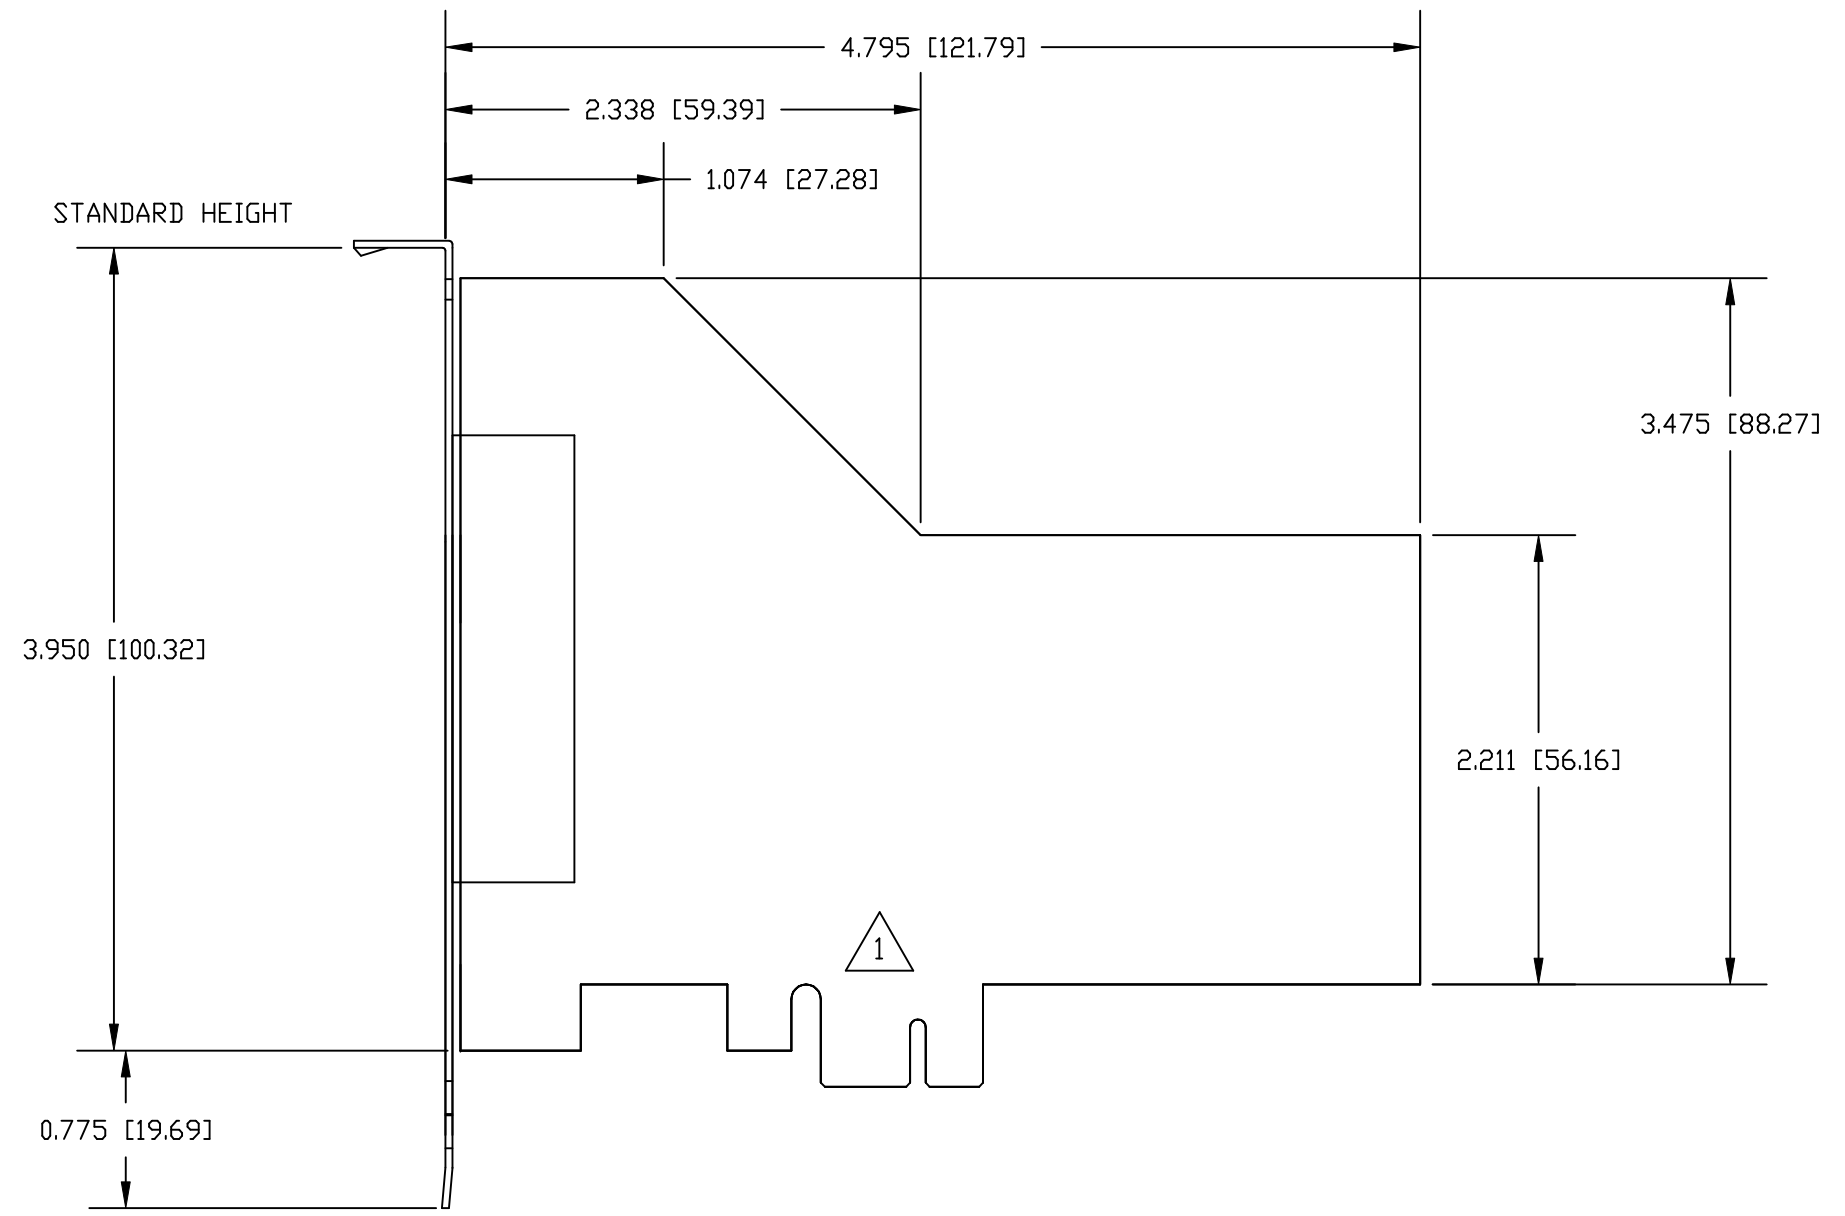

REVISION RECORD					
REV	ECD	DESCRIPTION	DATE	DRFT	APVD
01	N/A	Initial release for review	01/26/11	SJL	

NOTES:  
 1. FOR MORE DETAILED DIMENSIONS, REFER TO PCI EXPRESS CARD ELECTROMECHANICAL SPECIFICATION, REV 1.0A.

DIMENSIONS ARE IN INCHES [MM]				
CONTROL CORP.				
TITLE ROCKETPORT EXPRESS, 4J 31305-2				
FILENAME RP_EXPRESS_4J_01.DWG				
SIZE B	BY SJL	DATE 01/26/11	REV 01	SHEET 1 OF 1